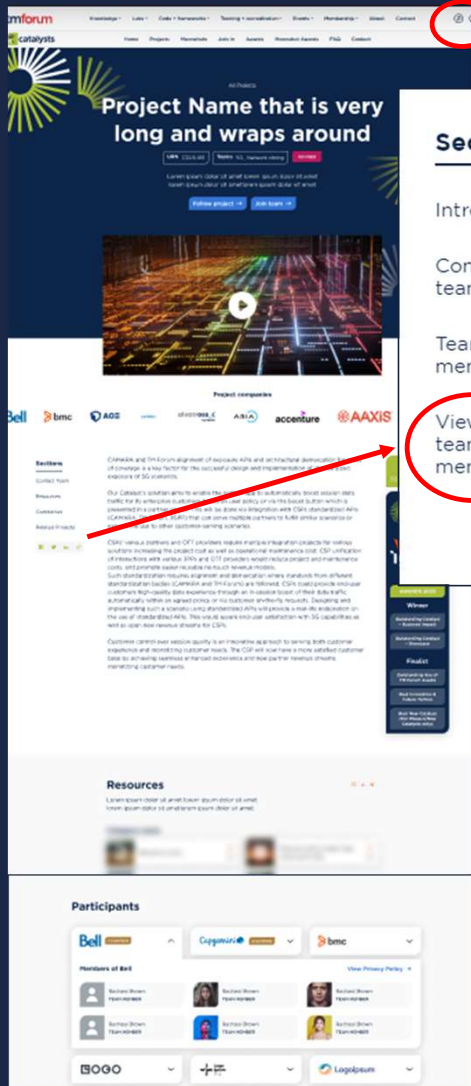

Catalyst members Edit your Catalyst project page

Log in to www.tmforum.org to see “View as team member” link

Sections

Introduction

Contact team

Team members

View as team member

Blue ECONOMY: Intelligent edge for sustainability