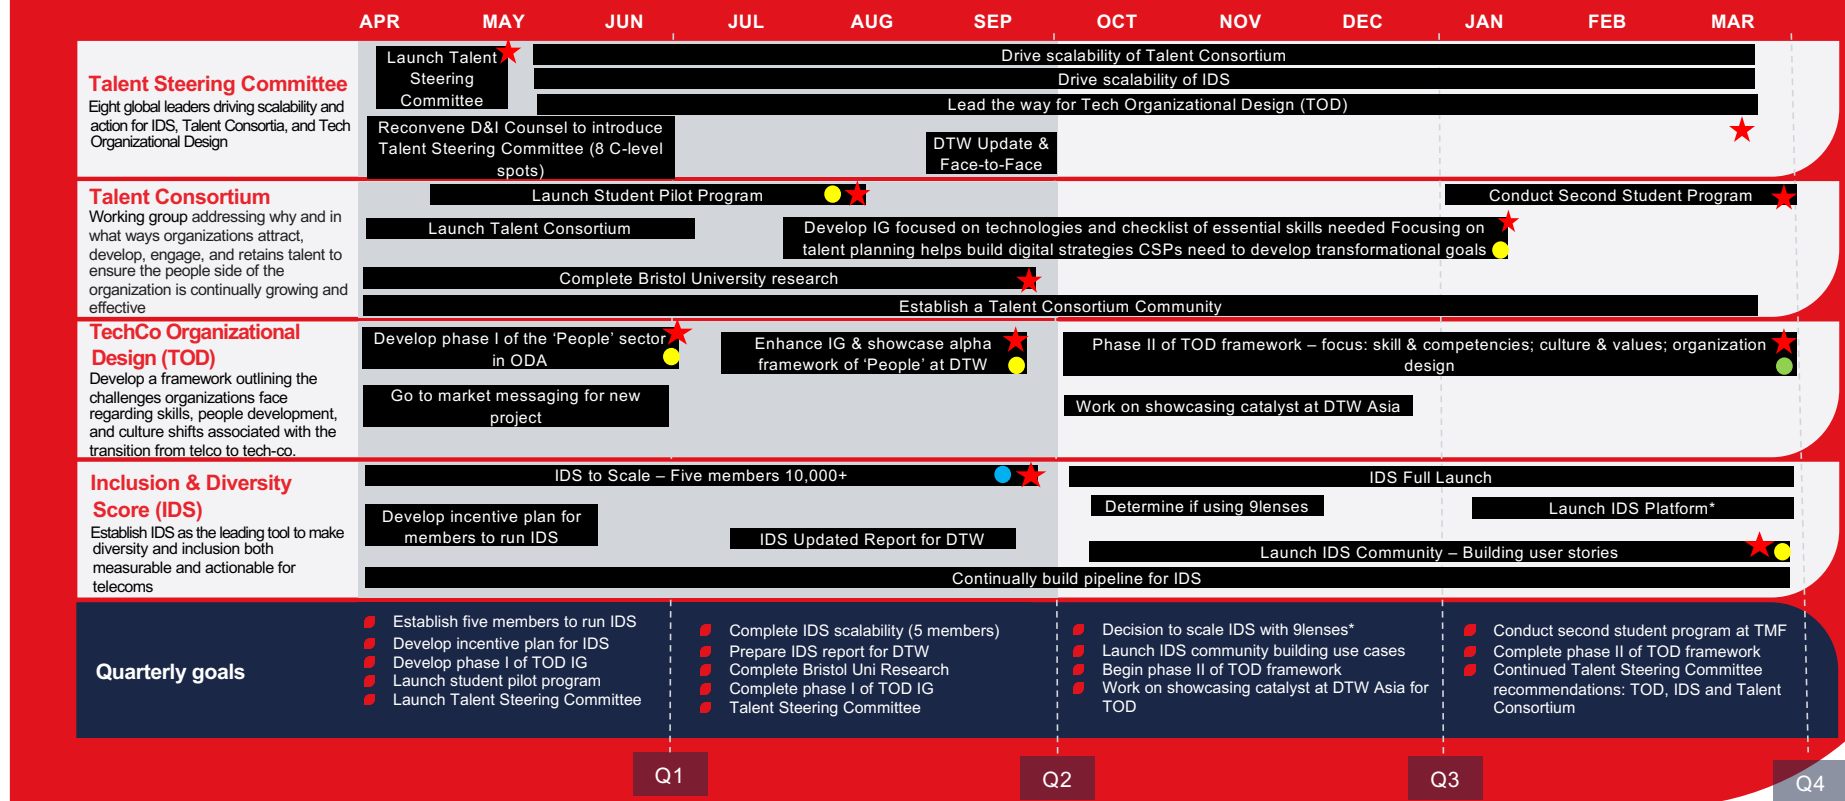

# FY23/24 – People and Planet Roadmap

## Timeline

\* Note: IDS platform will not move forward if not scalable

★ Key Deliverables

WIP/Backlog

Complete

Maturity Levels: ● Alpha ● Beta ● General Availability (GA)